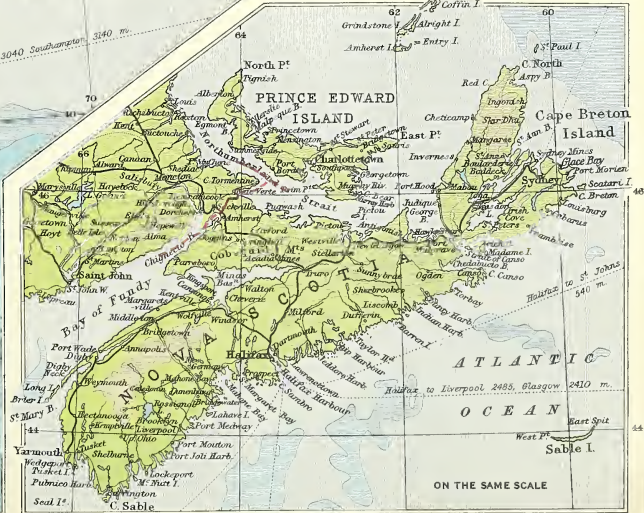

1:5,000,000

English Miles 0 20 40 60 80 100 150

Kilometres 0 50 100 150 200 250